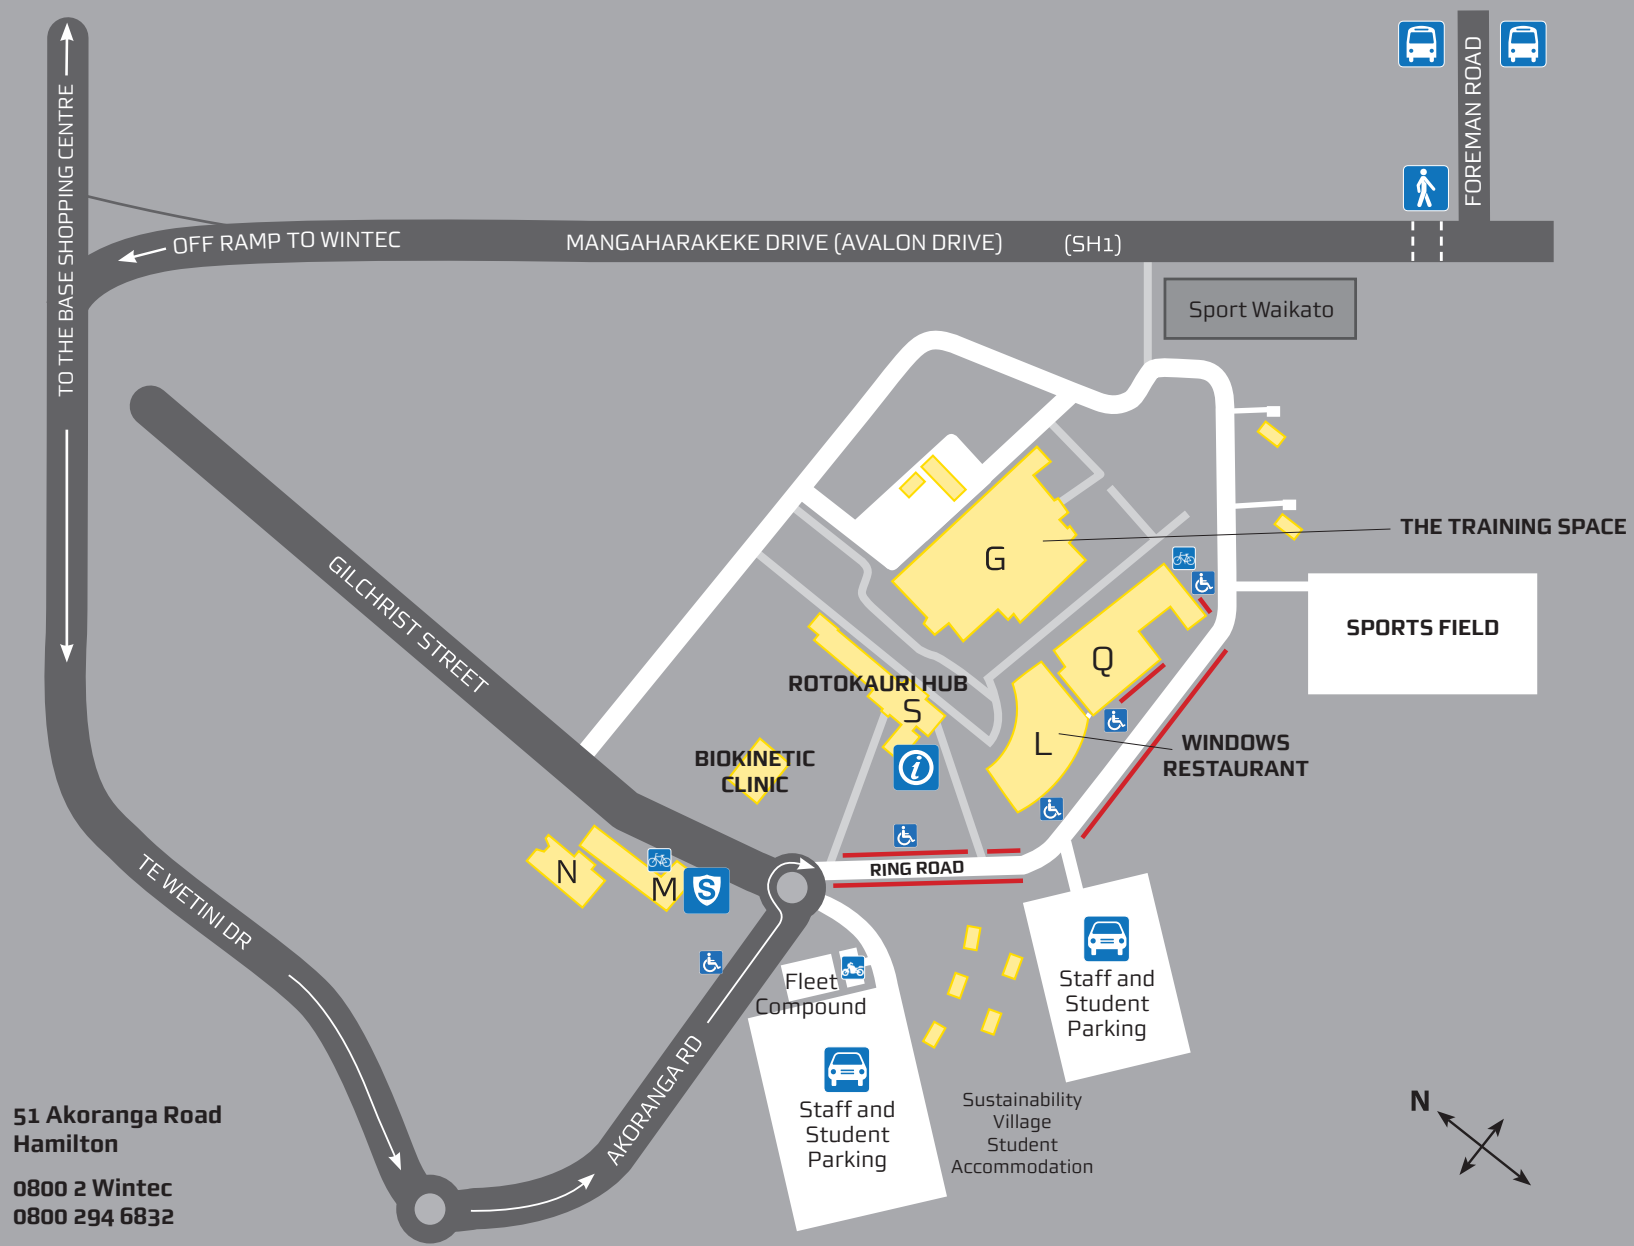

 Security
 Bus Stop
 Pedestrian Crossing
 Parking
 Disability Parking
 Visitor Parking
 Bicycle Racks
 Motorbike Parking
<b>G BLOCK</b> <ul style="list-style-type: none"><li>• The Training Space</li><li>• Centre for Engineering and Industrial Design</li><li>• Centre for Trades</li></ul>
<b>L BLOCK</b> <ul style="list-style-type: none"><li>• Centre for Hospitality</li><li>• Windows Trainee Restaurant</li></ul>
<b>N BLOCK</b> <ul style="list-style-type: none"><li>• Animal Technology</li></ul>
<b>Q BLOCK</b> <ul style="list-style-type: none"><li>• Centre of Sport Science and Human Performance</li></ul>
<b>S BLOCK - ROTOKAURI HUB</b>  <ul style="list-style-type: none"><li>• Toilets</li><li>• Prayer Room</li><li>• Study Rooms</li><li>• Café</li><li>• Library</li><li>• Computers</li><li>• Health Services</li><li>• Student Support</li><li>• IT Service Desk</li><li>• Student Enrolment and Information Centre + Cashier</li></ul>

## ROTKAURI CAMPUS MAP